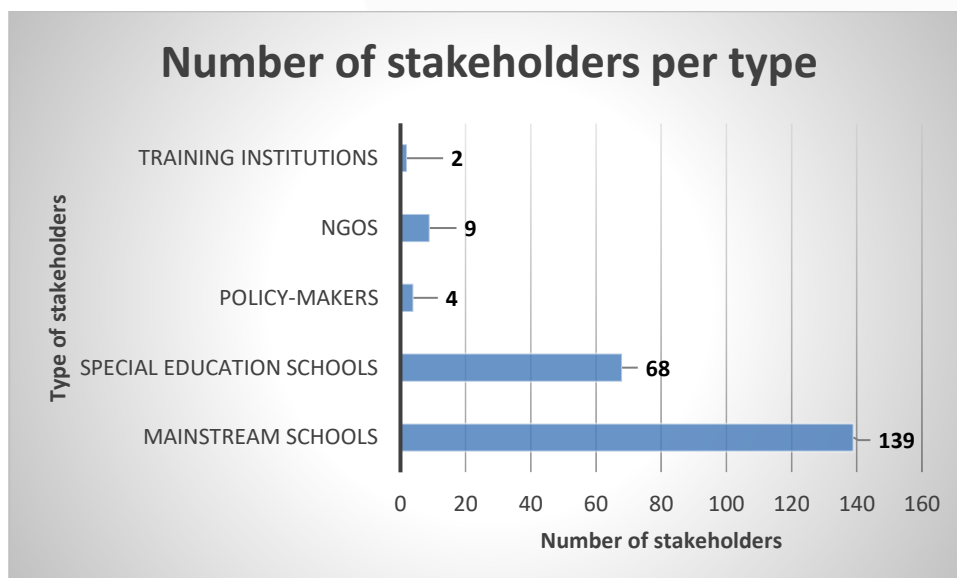

3. The final database of the INTELed key audience

The final database derived from the compilation of all the four partners' local databases. Overall, the final database included a total of 222 contacts.

As presented in Figure 1, in the final database there were 90 contacts from Cyprus, 37 contacts from Greece, 51 contacts from Italy and 44 from Spain.

Figure 1. Number of stakeholders per country

As presented in Figure 2, in the final database there were 139 mainstream schools, 68 special education schools, 9 NGOs, 4 policymakers, and 2 training institutions.